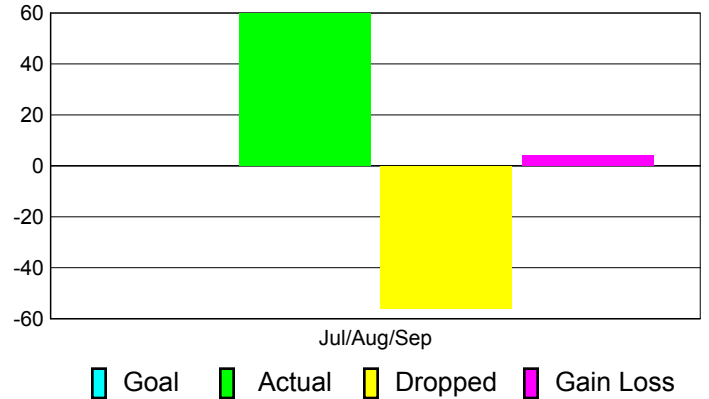

### YTD Status Quo Clubs 2011-2012

Status Quo Clubs Compared to Status Quo Members

## MEMBERSHIP

**Membership Results**  
2011-2012

**Membership**  
2010-2011

Month	Net Memb Goal	Actual New Memb	Actual Dropped Memb	Gain/Loss of Memb	Gain/Loss of Memb
Jul/Aug/Sep		60	-56	4	-4
<b>Totals</b>		<b>60</b>	<b>-56</b>	<b>4</b>	<b>-4</b>

### Membership Results 2011-2012

Goal, New, Dropped, Gain/Loss

### Comparison of Membership Gain/Loss

Current Year Compared to the Previous Year