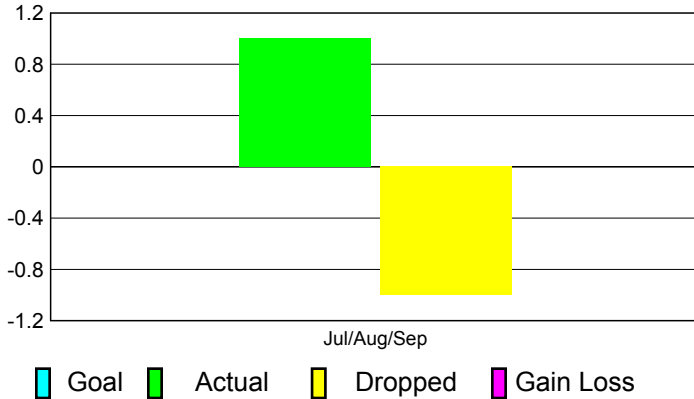

## CLUBS

**Club Results**  
2011-2012

**Clubs**  
2010-2011

Month	New Club Goal	Actual New Clubs	Actual Dropped Clubs	Gain/Loss of Clubs	Gain/Loss of Clubs
Jul/Aug/Sep		1	-1	0	0
<b>Totals</b>		<b>1</b>	<b>-1</b>	<b>0</b>	<b>0</b>

### Club Results 2011-2012

Goal, New, Dropped, Gain/Loss

### Comparison of Club Gain/Loss

Current Year Compared to the Previous Year